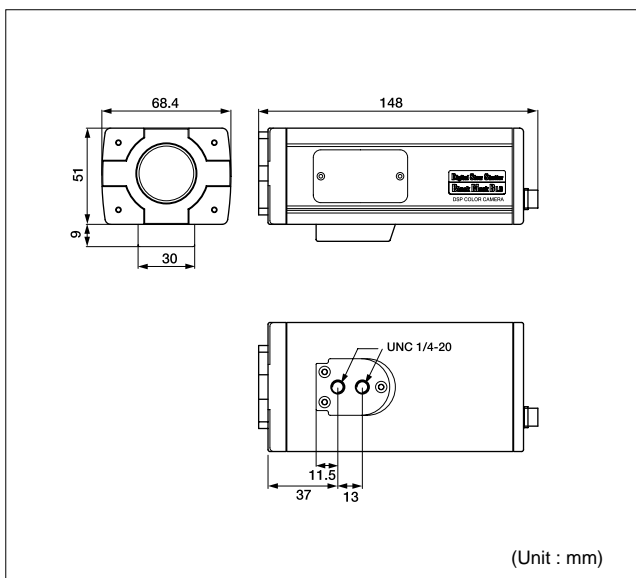

CONNECTIONS

DIMENSIONS

SPECIFICATIONS

Model No.	GC-715N24	GC-715P24
Pick-up Device	1/3" Sony IT Super HAD CCD, 410k Pixels	
Effective Pixels	768(H) x 494(V)	752(H) x 582(V)
Television System	NTSC, 525 TV Lines, 2:1 Interlace	PAL, 625 TV Lines, 2:1 Interlace
Sync. System	Internal, Line-Lock	
Horizontal Resolution	480 TV Lines	
Minimum Illumination	0.2 lx (F1.2, 30 IRE), 0.001 lx (F1.2, x128 DSS)	
Shutter Speed	1/60 ~ 1/100k (10 Steps)	1/50 ~ 1/100k (10 Steps)
Electronic Exposure	ON / OFF	
S/N Ratio	More than 50dB (AGC off)	
AGC	LOW / HIGH	
White Balance	ATW / AWC / Indoor / Outdoor / Fluorescent Lamp / MWB, One Push WB	
BLC	ON / OFF switch	
BMB™ (Black Mask BLC)	ON / OFF (3 Level)	
Video Output	Composite (1.0Vp-p), 75 Ω	
Lens Control	Auto iris (VSD) / DC iris	
Power Source	AC24V ± 2V	
Power Consumption	Maximum 6W	
Connector	Video Output	BNC
	Lens Connector	4-pin connector
Operating Temperature	-10°C ~ 50°C	
Storage Temperature	-20°C ~ 70°C	
Operating Humidity	90 % RH (non-condensing)	
Lens Mount	C/CS Mount (Included C-ring)	
Material	Aluminum	
Color	Light Gray	
Weight	440g	
Dimensions	68.4(W) x 51.0(H) x 148(D) mm	
Certification	FCC (GC-715N24), CE (GC-715P24)	