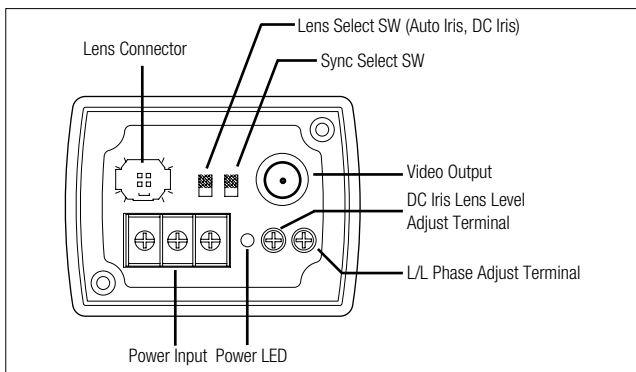

GC-715 Series

GC-715N24-G

1/3", BMB™, 0.001 lx, NTSC, 480 TVL, AC24V

GC-715P24-G

1/3", BMB™, 0.001 lx, PAL, 480 TVL, AC24V

BMB™

Black Mask BLC is a new Back Light Compensation technology developed by Honeywell which realize true Back Light Compensation by masking High Light area.

Lens not supplied with camera

KEY FEATURES

- Ultra low light 0.001 lx with Digital Slow Shutter
- Powerful Back light compensation through BMB™ (Black Mask BLC) technology
- 3 Level BMB™ Control
- High resolution picture quality through Digital Signal Processing
- High S/N ratio, more than 50dB
- Easy set up using DIP switch
- True Color Reproduction through Various White Balance mode
- Wide range Electronic Shutter : 1/50(1/60) - 1/100k (10 steps)
- Isolation transformer

CONNECTIONS

DIMENSIONS

SPECIFICATIONS

Model No.	GC-715N24	GC-715P24
Pick-up Device	1/3" Sony IT Super HAD CCD, 410k Pixels	
Effective Pixels	768(H) x 494(V)	752(H) x 582(V)
Television System	NTSC, 525 TV Lines, 2:1 Interlace	PAL, 625 TV Lines, 2:1 Interlace
Sync. System	Internal, Line-Lock	
Horizontal Resolution	480 TV Lines	
Minimum Illumination	0.2 lx (F1.2, 30 IRE), 0.001 lx (F1.2, x128 DSS)	
Shutter Speed	1/60 ~ 1/100k (10 Steps)	1/50 ~ 1/100k (10 Steps)
Electronic Exposure	ON / OFF	
S/N Ratio	More than 50dB (AGC off)	
AGC	LOW / HIGH	
White Balance	ATW / AWC / Indoor / Outdoor / Fluorescent Lamp / MWB, One Push WB	
BLC	ON / OFF switch	
BMB™ (Black Mask BLC)	ON / OFF (3 Level)	
Video Output	Composite (1.0Vp-p), 75 Ω	
Lens Control	Auto iris (VSD) / DC iris	
Power Source	AC24V ± 2V	
Power Consumption	Maximum 6W	
Connector	Video Output	BNC
	Lens Connector	4-pin connector
Operating Temperature	-10°C ~ 50°C	
Storage Temperature	-20°C ~ 70°C	
Operating Humidity	90 % RH (non-condensing)	
Lens Mount	C/CS Mount (Included C-ring)	
Material	Aluminum	
Color	Light Gray	
Weight	440g	
Dimensions	68.4(W) x 51.0(H) x 148(D) mm	
Certification	FCC (GC-715N24), CE (GC-715P24)	